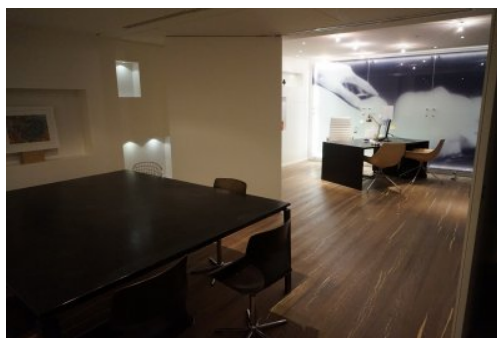

Sale Premises - Roquebrune-Cap-Martin

MARTELLI IMMOBILIER
INTERNATIONAL PROPERTY

MARTELLI IMMOBILIER INTERNATIONAL PROPERTY
163, avenue Louis Pasteur
06190 Roquebrune-Cap-Martin - France
Phone : 04 93 96 51 97

Not contractual information