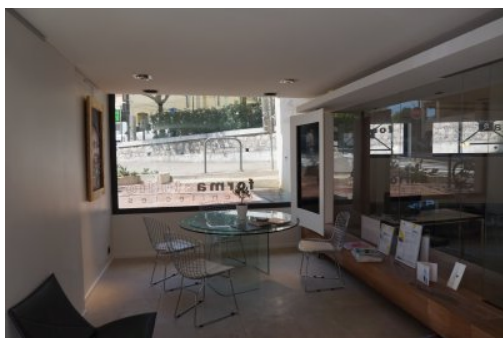

Sale Premises - Roquebrune-Cap-Martin

MARTELLI IMMOBILIER
INTERNATIONAL PROPERTY

MARTELLI IMMOBILIER INTERNATIONAL PROPERTY
163, avenue Louis Pasteur
06190 Roquebrune-Cap-Martin - France
Phone : 04 93 96 51 97

Not contractual information