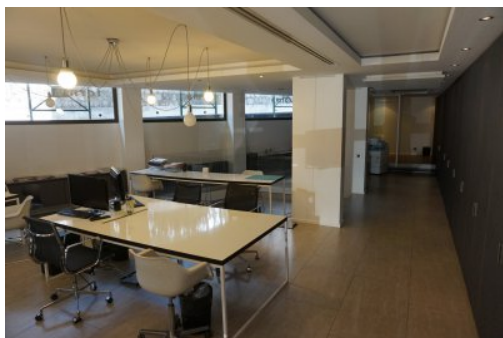

Sale Premises - Roquebrune-Cap-Martin

MARTELLI IMMOBILIER
INTERNATIONAL PROPERTY

MARTELLI IMMOBILIER INTERNATIONAL PROPERTY
163, avenue Louis Pasteur
06190 Roquebrune-Cap-Martin - France
Phone : 04 93 96 51 97

Not contractual information